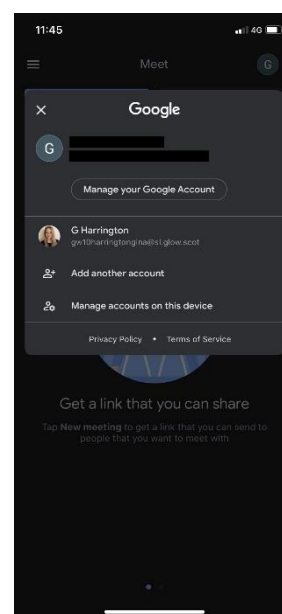

Using the Google Meet App for Home Learning

Loch Primary School

January 2021

Signing in to the Meet app

If you are not accessing your child's Google Classroom through a desktop/ laptop computer or Chromebook, you may need to download the Meet app from your app store to join Google Meet sessions with your class teacher. If you are accessing through a desktop/ laptop computer, Meet will work best through the Google Chrome browser.

When you download the app you will be asked to sign in, please use your child's username that has the @sl.glow.scot ending and their normal password. You will then be redirected to the Glow homepage to complete your sign in, use the @glow.sch.uk email ending then and once again input the password.

Please ensure you are not signed in using your personal Google account, you will only be granted entry to a Meet session if it is your child's South Lanarkshire account that is used.

Adding your child's account to your device

Open the Meet app and click the circle icon in the top right-hand corner.

If it is not your child's school account showing, select 'Manage your Google Account'.

Once you have logged into your child's account, first with their @sl.glow.scot email and then with their @glow.sch.uk one when redirected to the Glow sign in page, click the circular icon again and ensure you have selected their account to join a Meet.